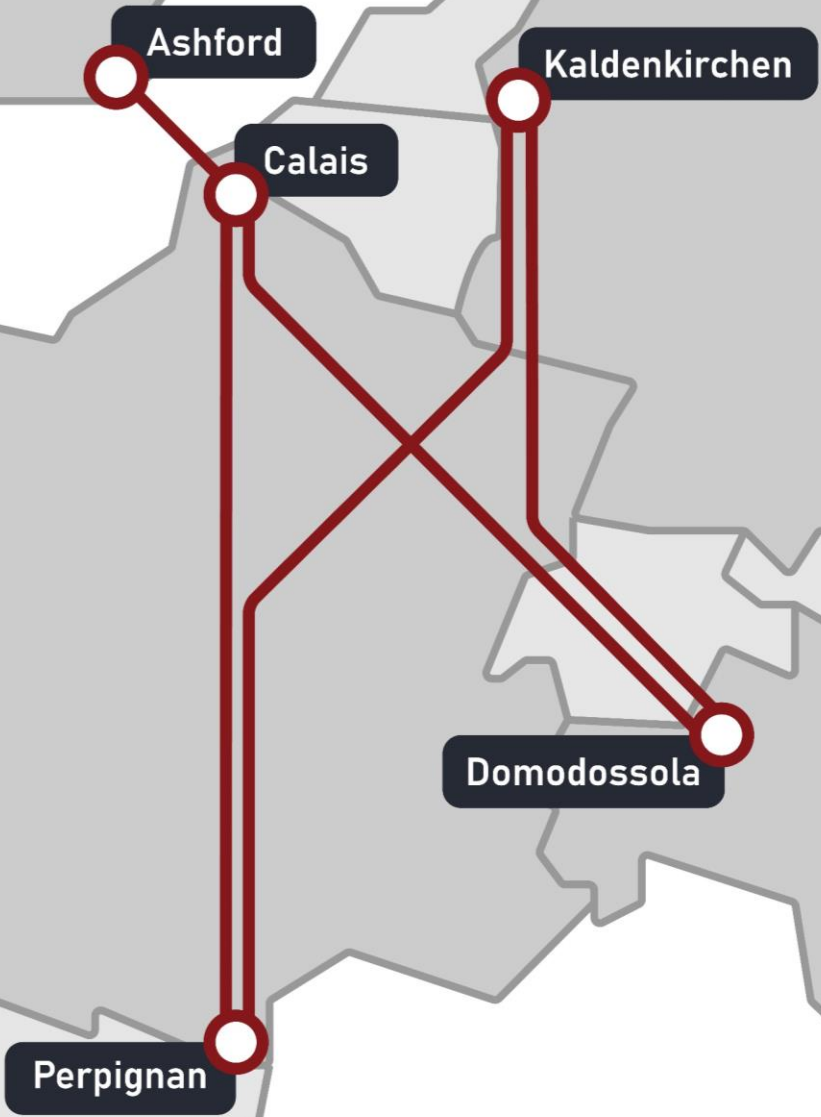

CargoBeamer Network 2022

Calais - Domodossola

Timetable Calais - Domodossola

| | | | | | | | | |
|---------|-----------|----------------------|--------------------------------|-------------------------------|--------------------------------|-------------------------------|-----------------------------|-------------------------------|
| Week 05 | Departure | Calais Marck Closing | Monday 02/05/22 10:30 | Tuesday 03/05/22 10:30 | Wednesday 04/05/22 10:30 | Thursday 05/05/22 10:30 | Friday 06/05/22 13:30 | Saturday 07/05/22 10:30 |
| | Arrival | Domodossola Pick Up | Wednesday 04/05/22 06:00 | Thursday 05/05/22 07:00 | Friday 06/05/22 06:00 | Saturday 07/05/22 06:00 | Monday 09/05/22 07:00 | Monday 09/05/22 18:30 |
| Week 06 | Departure | Calais Marck Closing | Monday 09/05/22 10:30 | Tuesday 10/05/22 10:30 | Wednesday 11/05/22 10:30 | Thursday 12/05/22 10:30 | Friday 13/05/22 13:30 | Saturday 14/05/22 10:30 |
| | Arrival | Domodossola Pick Up | Wednesday 11/05/22 06:00 | Thursday 12/05/22 07:00 | Friday 13/05/22 06:00 | Saturday 14/05/22 06:00 | Monday 16/05/22 07:00 | Monday 16/05/22 18:30 |